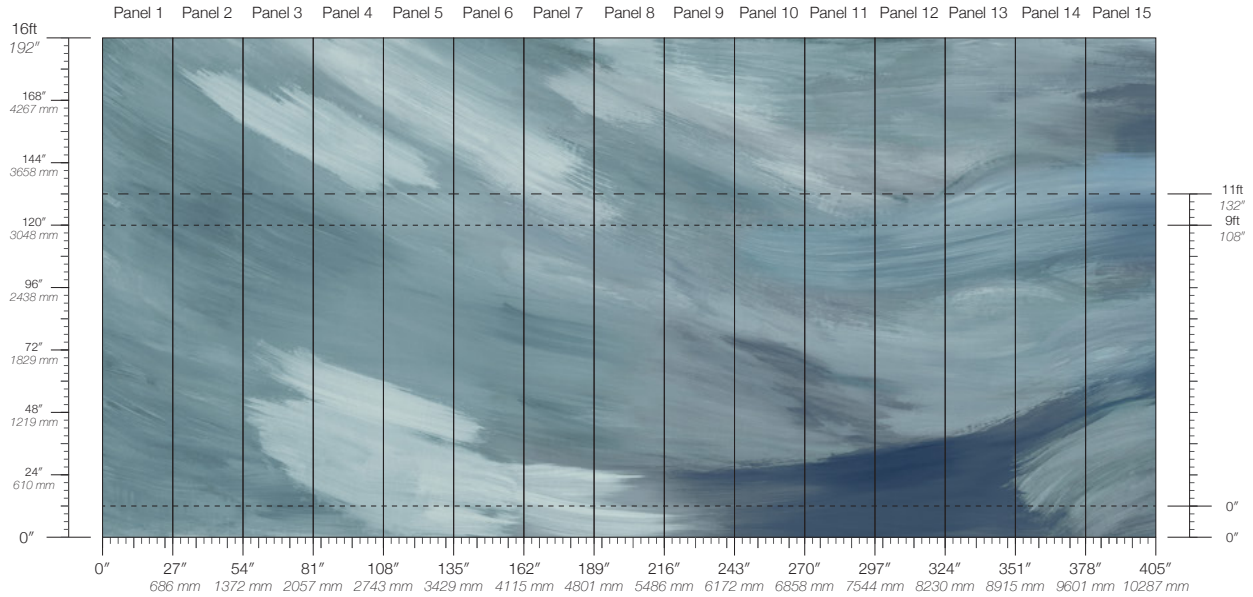

Luminous Brilliant

Suitable for residential and some commercial projects

COLOR
Brilliant

REPEAT
Non-repeating

DETAILS
Custom options available

DISCLAIMER
Refer to our website to see the full mural artwork. Reference the physical sample for color and texture. Panel maps represent mural artwork only.

ITEM
8603

STOCK
Made to order

MAINTENANCE
Water-based cleanser

CONTENT
Fiber Paper

LEAD TIME
4 weeks to print

ENVIRONMENTAL
FSC Certified Content

PANEL WIDTH
27" / 686 mm trimmed

MINIMUM
1 panel

SPCS
Cellulose & Polyester Fiber
4.33 oz/yd²
147 g/m²
Fibrous Surface Texture

PANEL HEIGHT
108" / 2743 mm base
132" / 3353 mm standard
192" / 4877 mm extended

PRICE
Available upon request

ORIGIN
USA

TESTING
ASTM E84 Adhered Class A